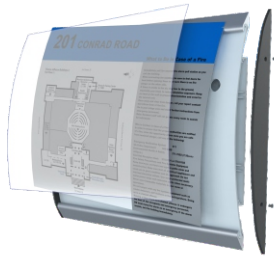

Wall Bracket

ESTIVA series d/s sign frame and wall bracket Landscape

Description:

Protruding sign frame with easy change over graphics. 
Wall bracket can have frames mounted in either portrait or landscape orientation. Landscape Shown here.
Frames sold assembled and without graphics.

1

2

1

B

B

A

A

2

1

Product Guide

ESITVA Series Sign Frame with Removable Clear cover Portrait & Landscape

20 pc frame widths available and custom cut to suit your message schedule and project details.
 Frames can be orientated with curve running either horizontal (portrait) or vertical (landscape).
 Braille & tactile compatible with all frames larger than our E150.
 Variety of end cap and base plates available for desk top, projecting or free standing applications.